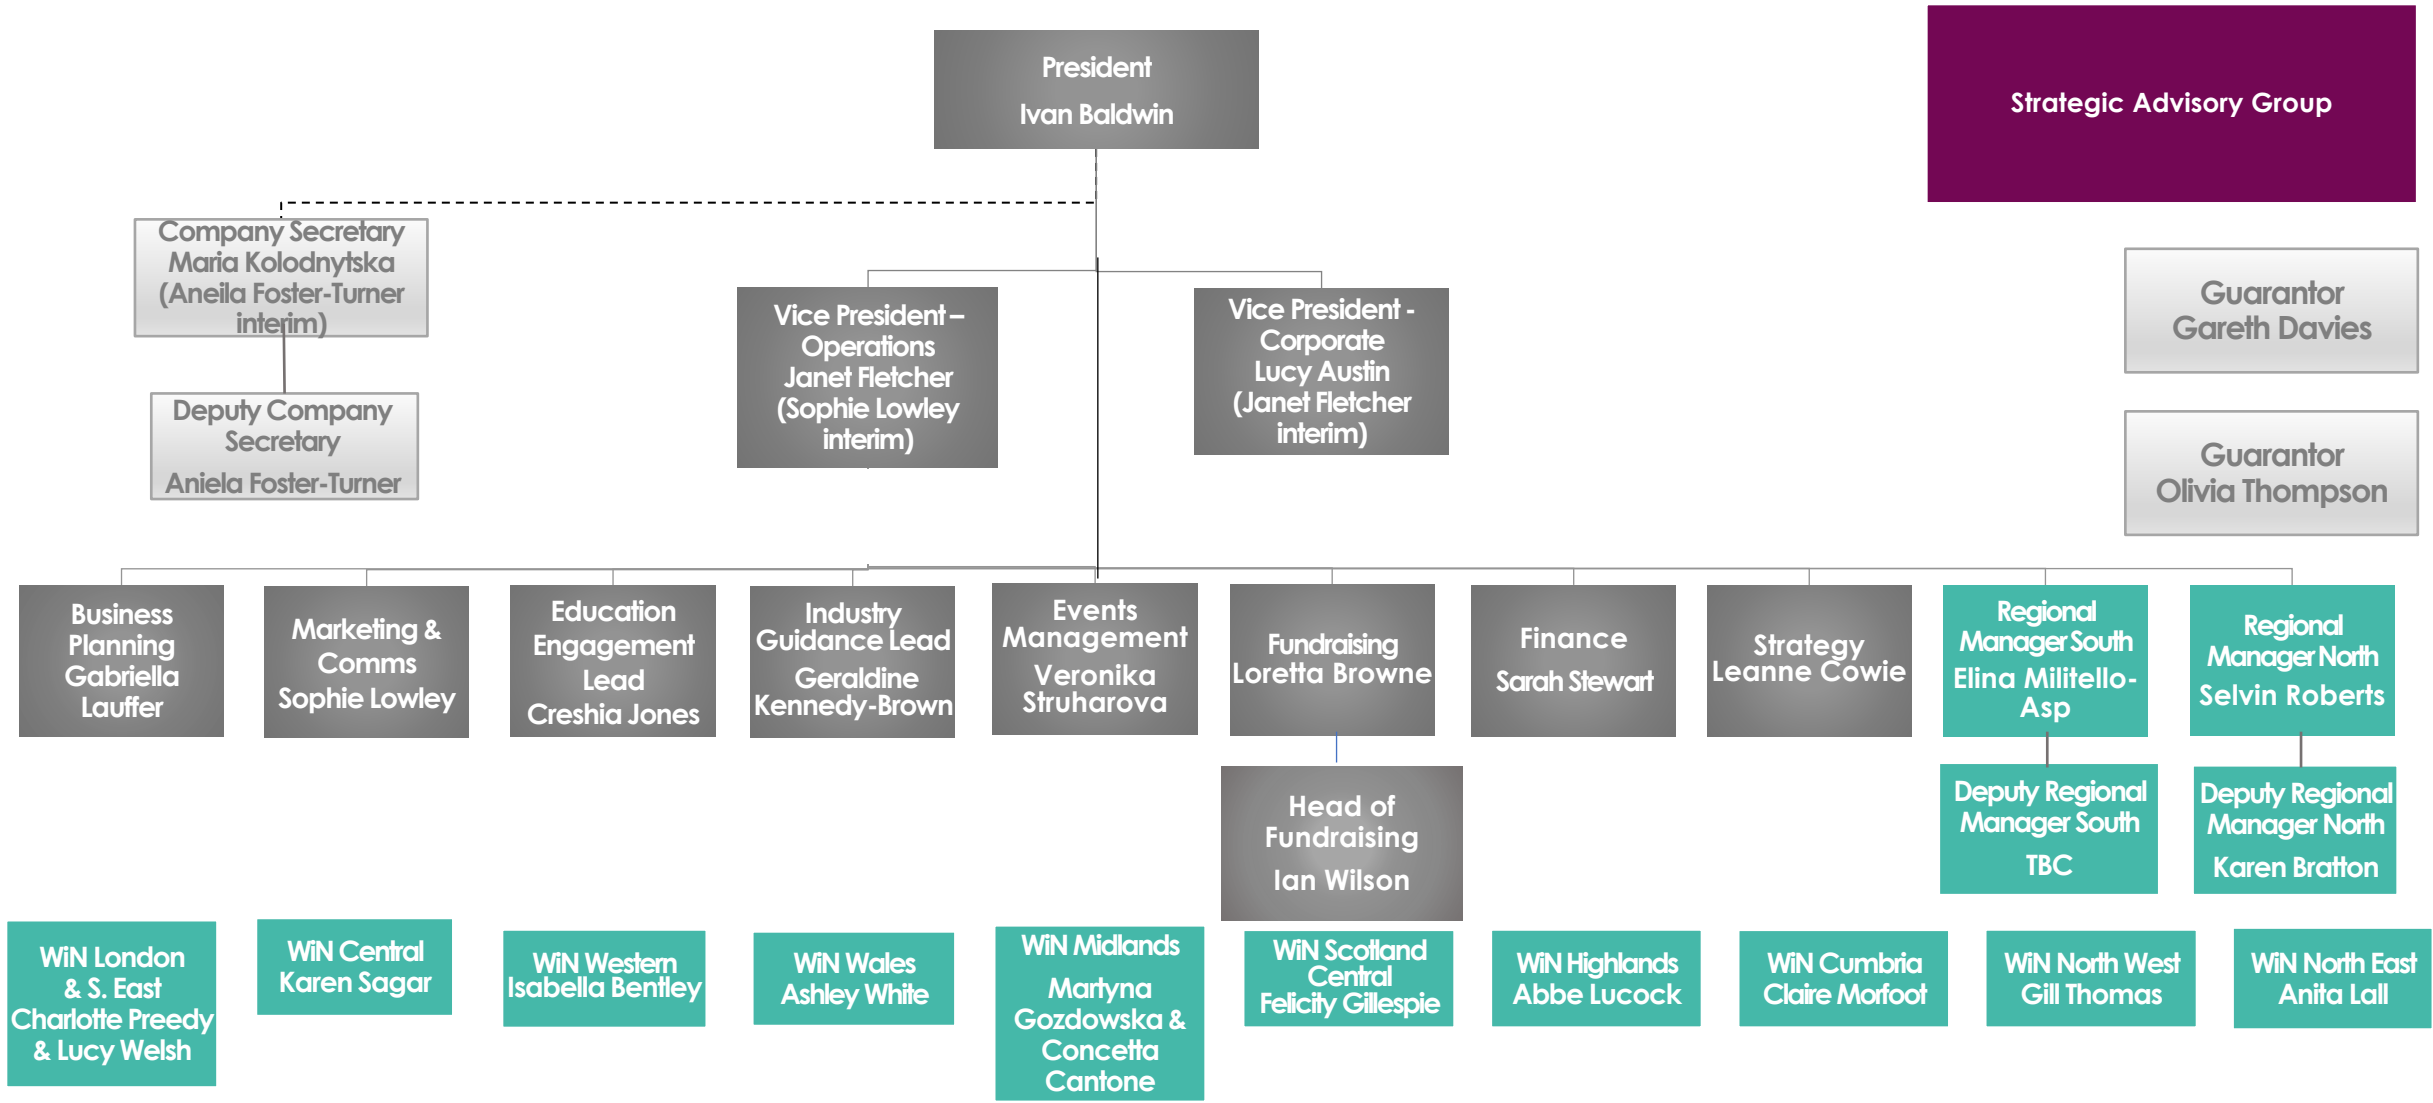

WiN UK STRUCTURE CHART

Updated July 2022

Ambassadors (from WiN UK membership)

Fiona Rayment – NDA
Patron

Rachel Galving - EDF

Rachel Ellison – Mott
McDonald

Lynsey Valentine –
Cavendish Nuclear

Chris Bowbrick - MoD