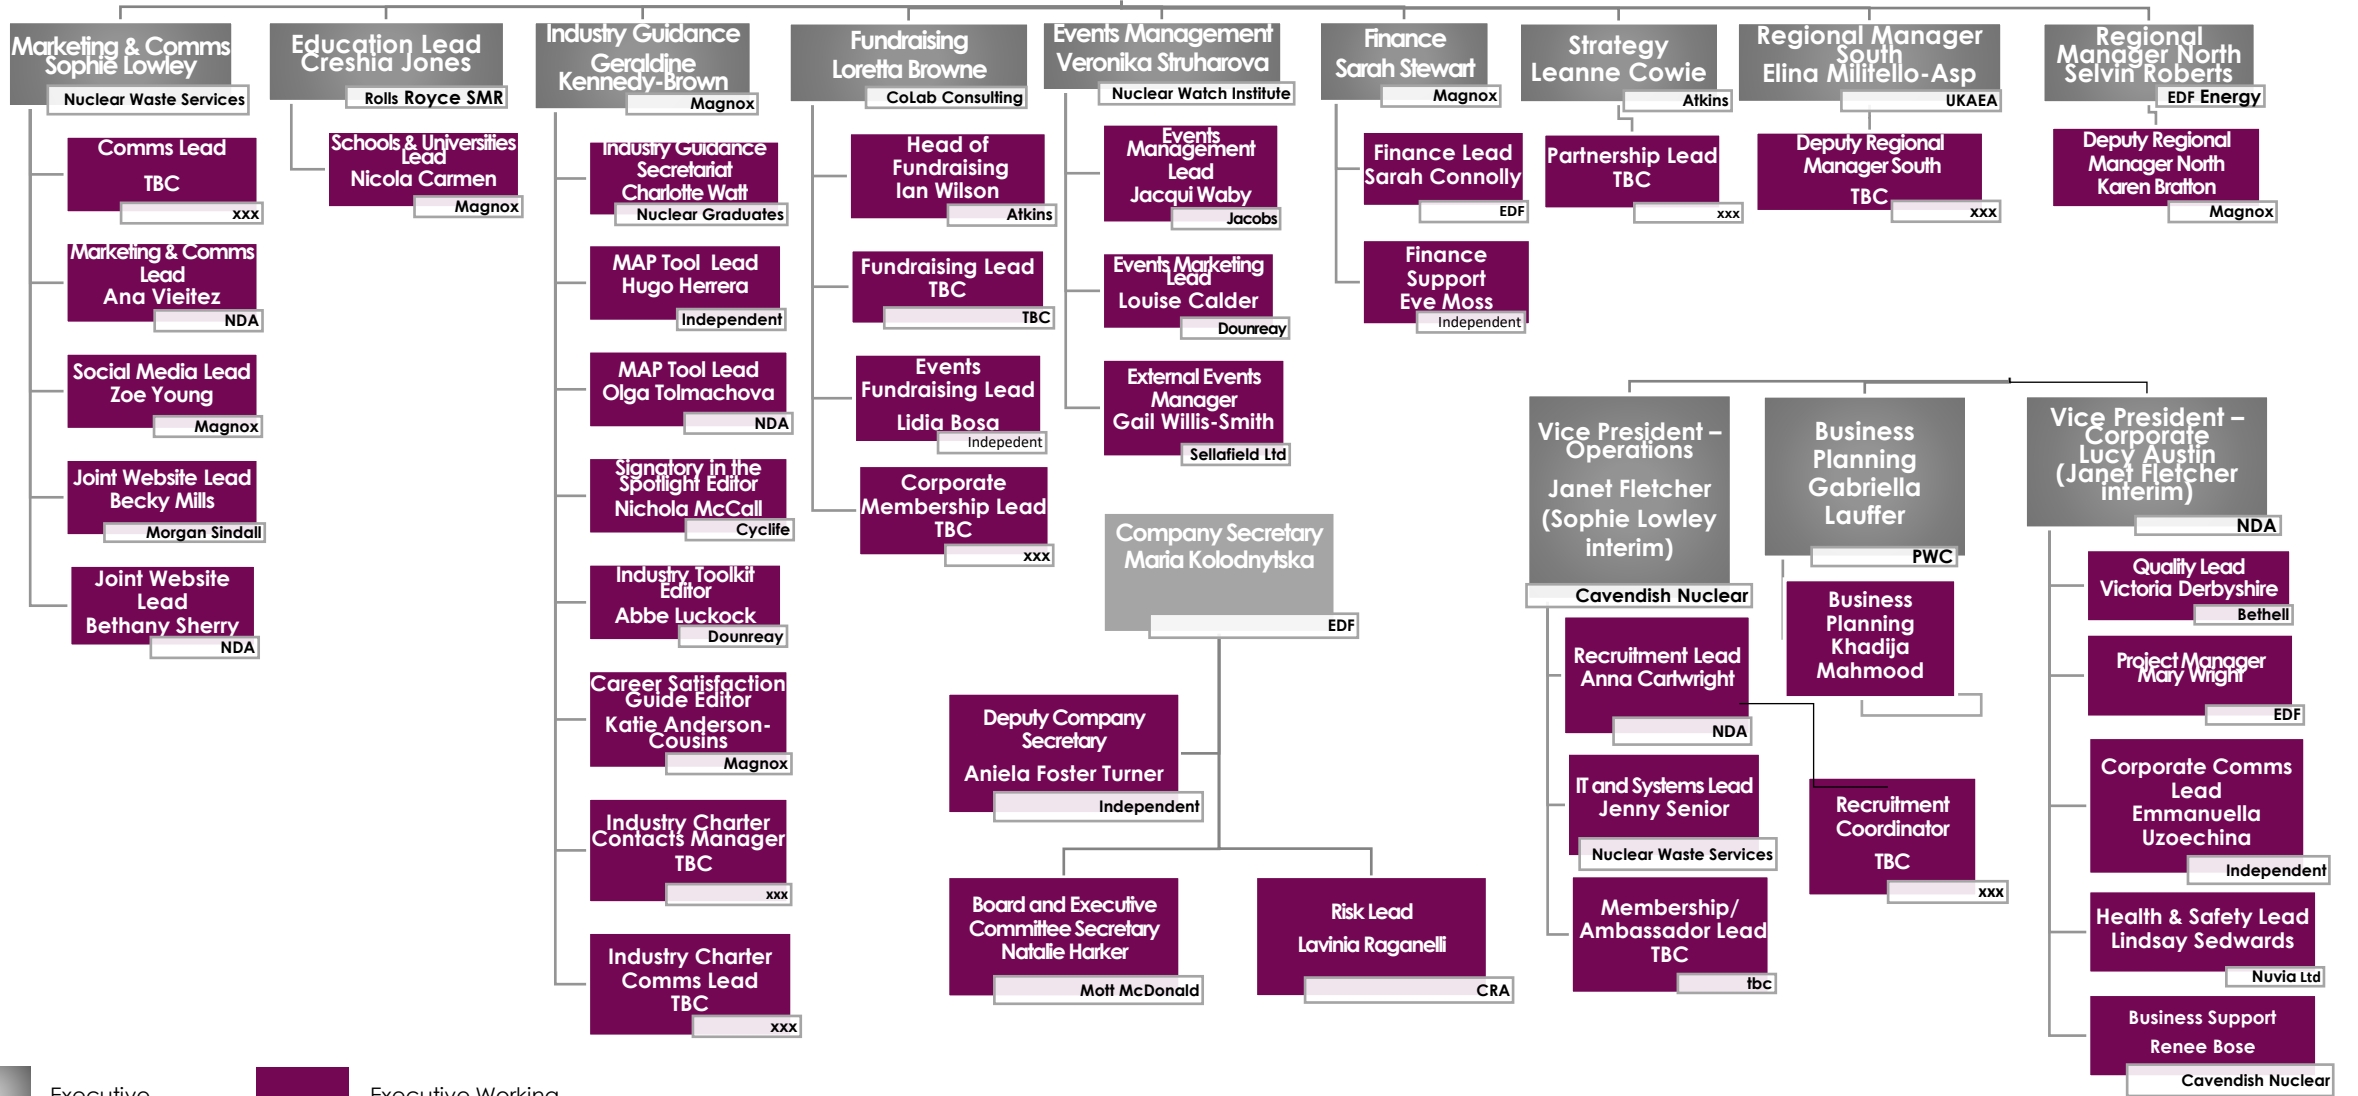

Executive Committee Members
 Executive Working Group Members

WIN HIGHLANDS REGIONAL TEAM

Regional Lead
Abbe Lucock

Dounreay

Working in conjunction with
Dounreay's Women Network

WIN CENTRAL SCOTLAND REGIONAL TEAM

Classification: UNCLASSIFIED

WIN REGIONAL SOUTH EAST AND LONDON TEAM

WIN UK Regional Teams

Classification: UNCLASSIFIED