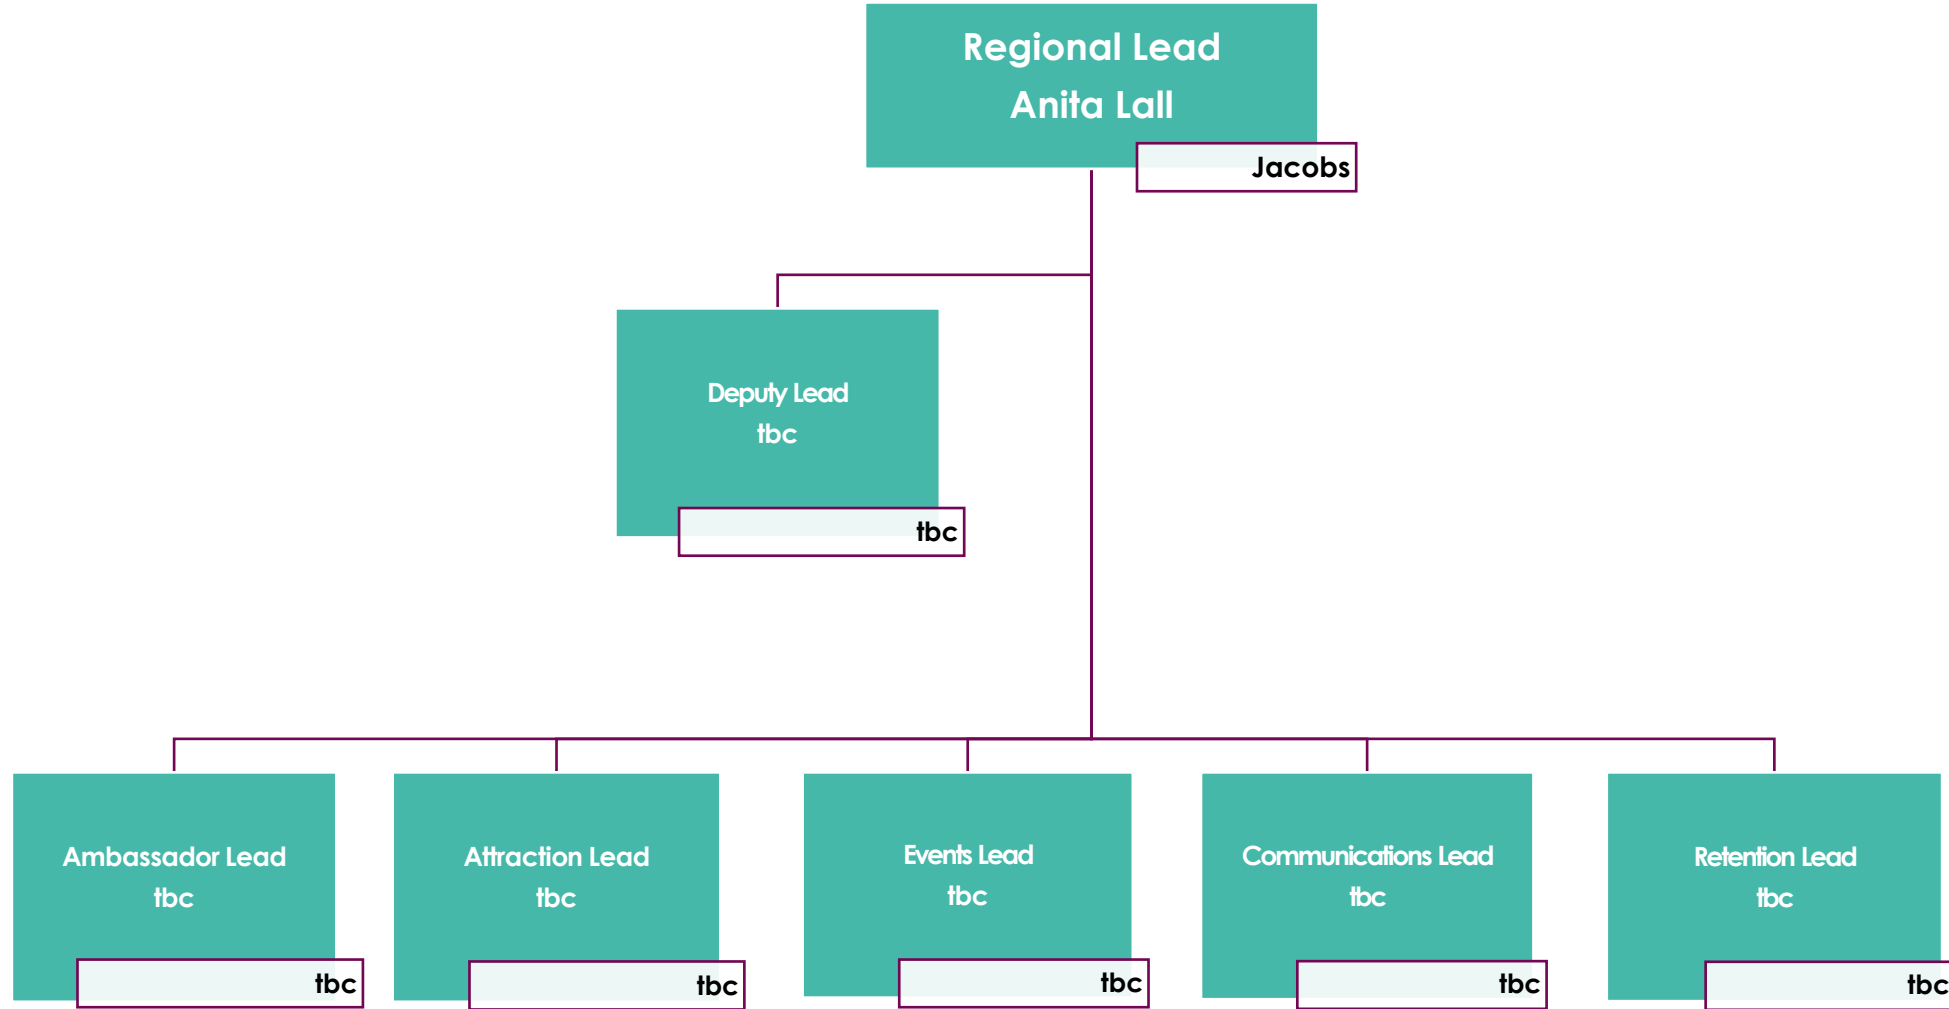

Sellafield Ltd

Mentoring Lead
Dawn Watson

Sellafield Ltd

Industry Lead
Clare Macaulay

Sellafield Ltd

WIN UK Regional Teams

Classification: UNCLASSIFIED

WIN NORTH EAST REGIONAL TEAM

WIN UK Regional Teams

Classification: UNCLASSIFIED

WIN NORTH WEST REGIONAL TEAM

WIN UK Regional Teams

Classification: UNCLASSIFIED

WIN MIDLANDS REGIONAL TEAM

 WIN UK Regional Teams

Classification: UNCLASSIFIED