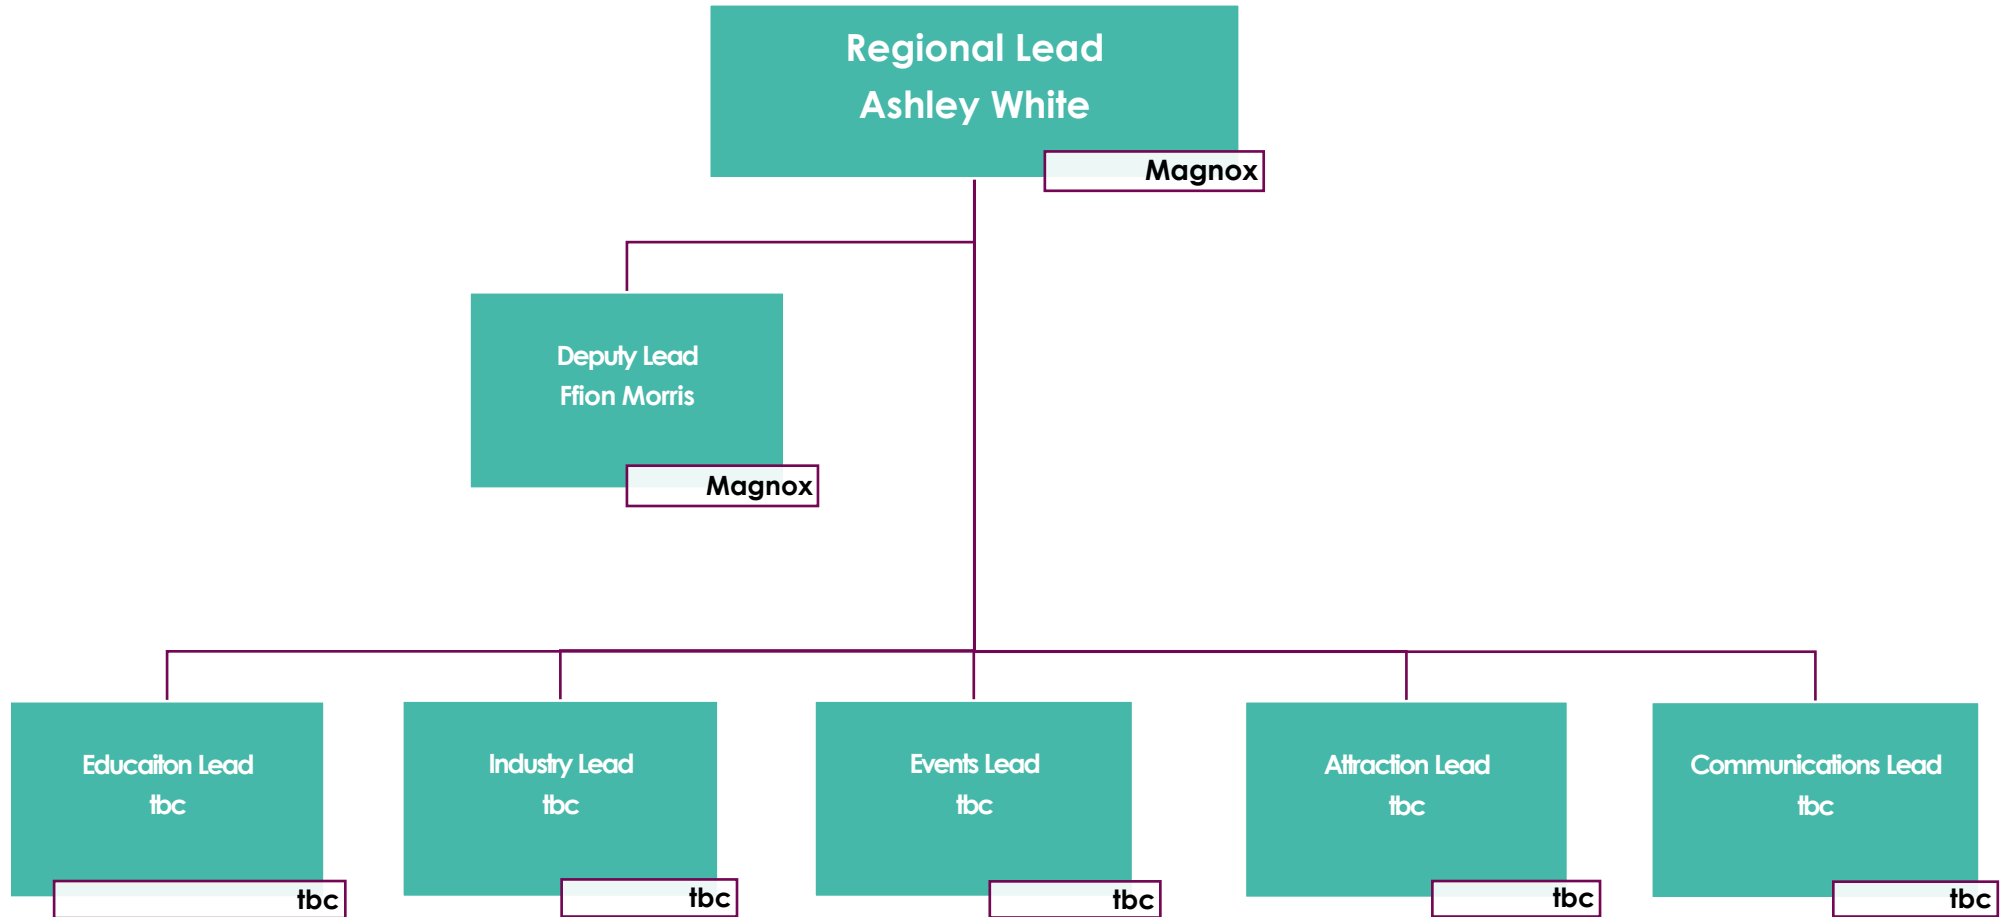

Sellafield Ltd

Mentoring Lead
Dawn Watson

Sellafield Ltd

Industry Lead
Clare Macaulay

Sellafield Ltd

WIN UK Regional Teams

Classification: UNCLASSIFIED

WIN NORTH EAST REGIONAL TEAM

WIN UK Regional Teams

Classification: UNCLASSIFIED

WIN NORTH WEST REGIONAL TEAM

WIN UK Regional Teams

Classification: UNCLASSIFIED

WIN MIDLANDS REGIONAL TEAM

 WIN UK Regional Teams

Classification: UNCLASSIFIED

WIN WALES REGIONAL TEAM

 WIN UK Regional Teams

Classification: UNCLASSIFIED

WIN WESTERN REGIONAL TEAM

WIN UK Regional Teams

Classification: UNCLASSIFIED

WIN CENTRAL REGIONAL TEAM

WIN UK Regional Teams

Classification: UNCLASSIFIED

WIN REGIONAL SOUTH EAST AND LONDON TEAM

WIN UK Regional Teams

Classification: UNCLASSIFIED