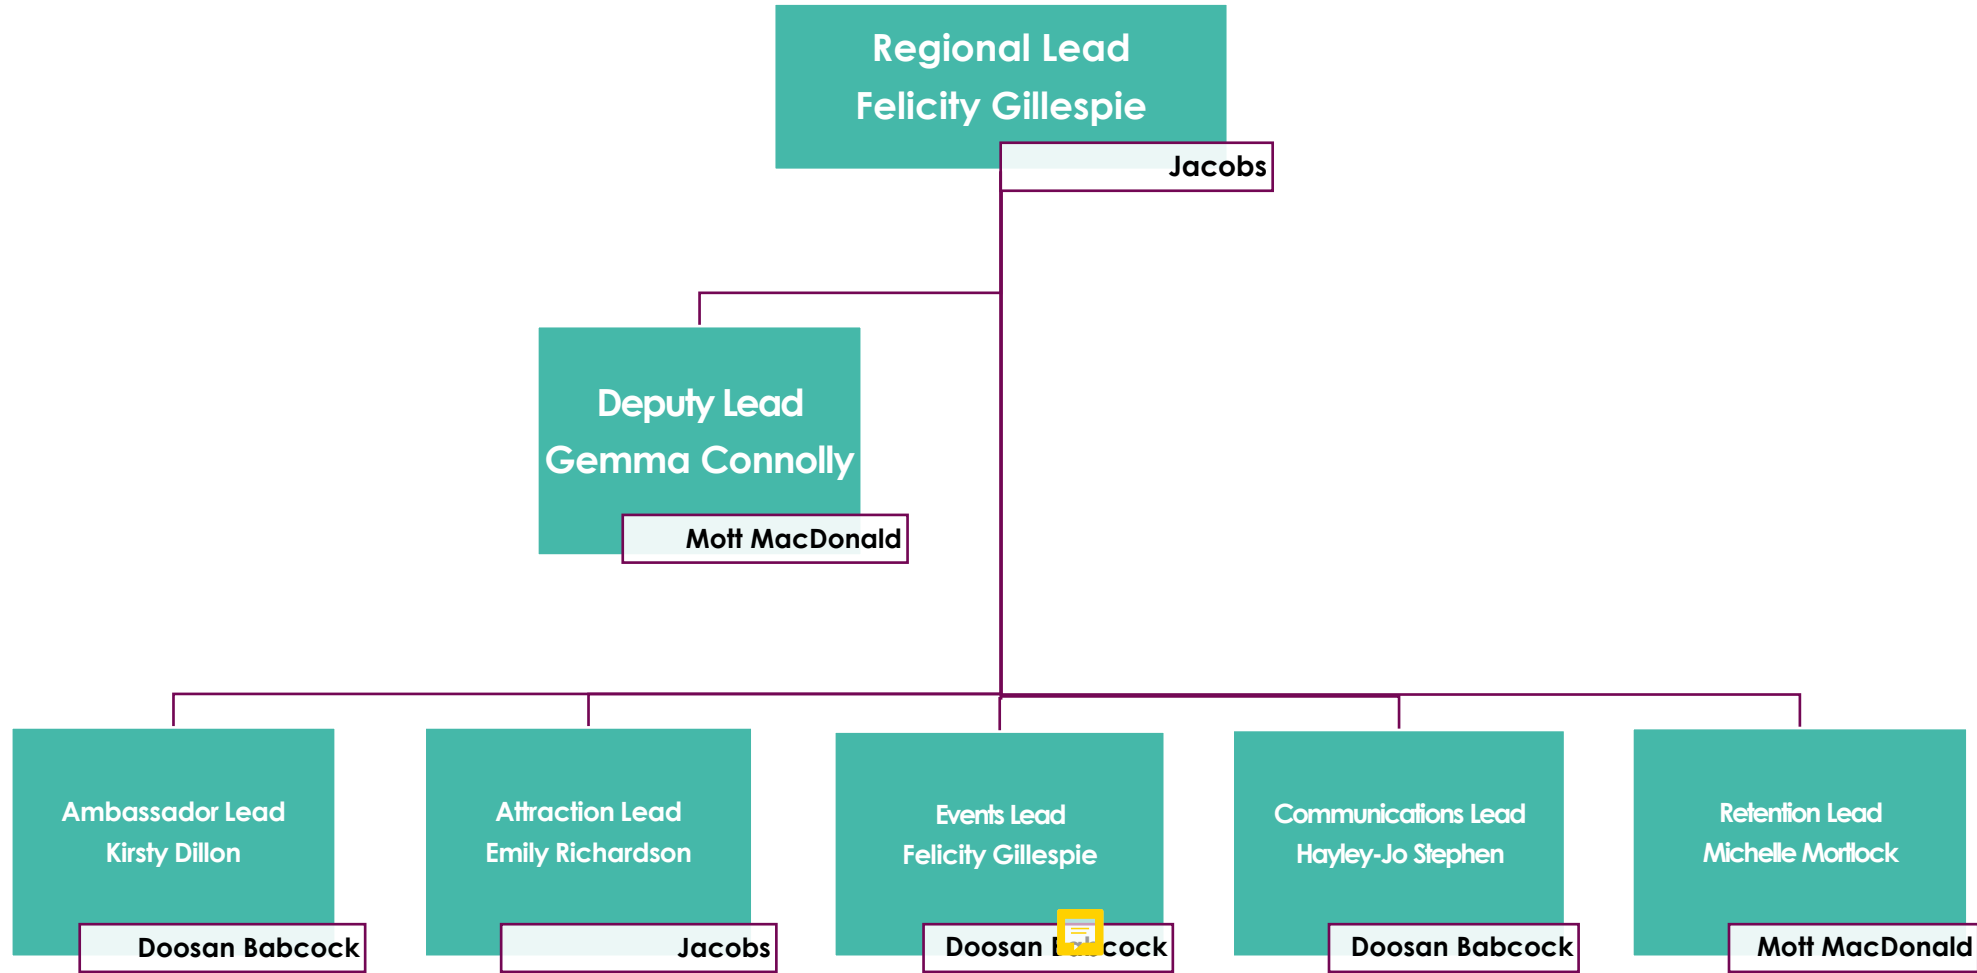

Executive Committee Members
 Executive Working Group Members

WIN HIGHLANDS REGIONAL TEAM

Regional Lead
Abbe Lucock

Dounreay

Working in conjunction with
Dounreay's Women Network

WIN CENTRAL SCOTLAND REGIONAL TEAM